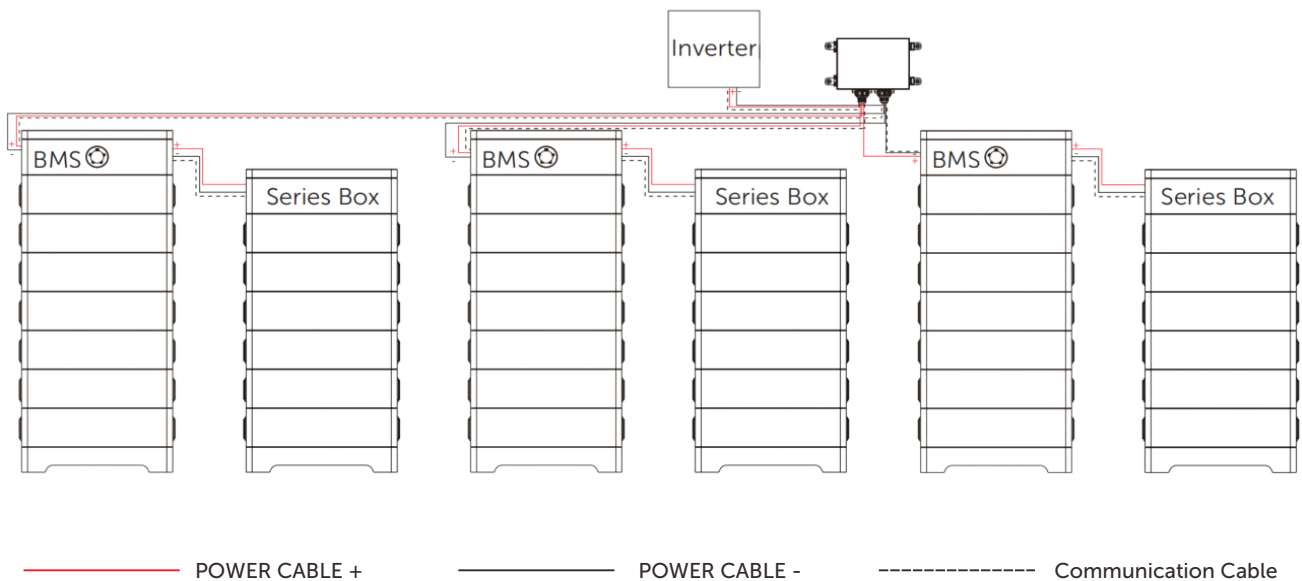

NEW FROM SOLAX TCBOX-70

Features

- Increase the capacity of system
- Extend the working hours of ESS
- Triple-modules in case
- Convenient for capacity expansion
- Prolong the batteries life due to the alternate use of triple-module

Type/model

TCBox-70

Max. operation current [A]	70
Input & output voltage [V]	90 - 750
Communication interface	RJ45*4
Max. parallel tower	3
Available charge / discharge temperature range [°C]	-30 ~ 60
Storage temperature [°C]	-40 ~ 80
Relative humidity [%]	4 ~ 100 (condensing)
Dimension (W x H x D) [mm]	227 x 200 x 147
Weight [kg]	2.1
Installation type	Wall mounted
Protection class	IP65
Cooling type	Natural
Altitude [m]	Below 3000